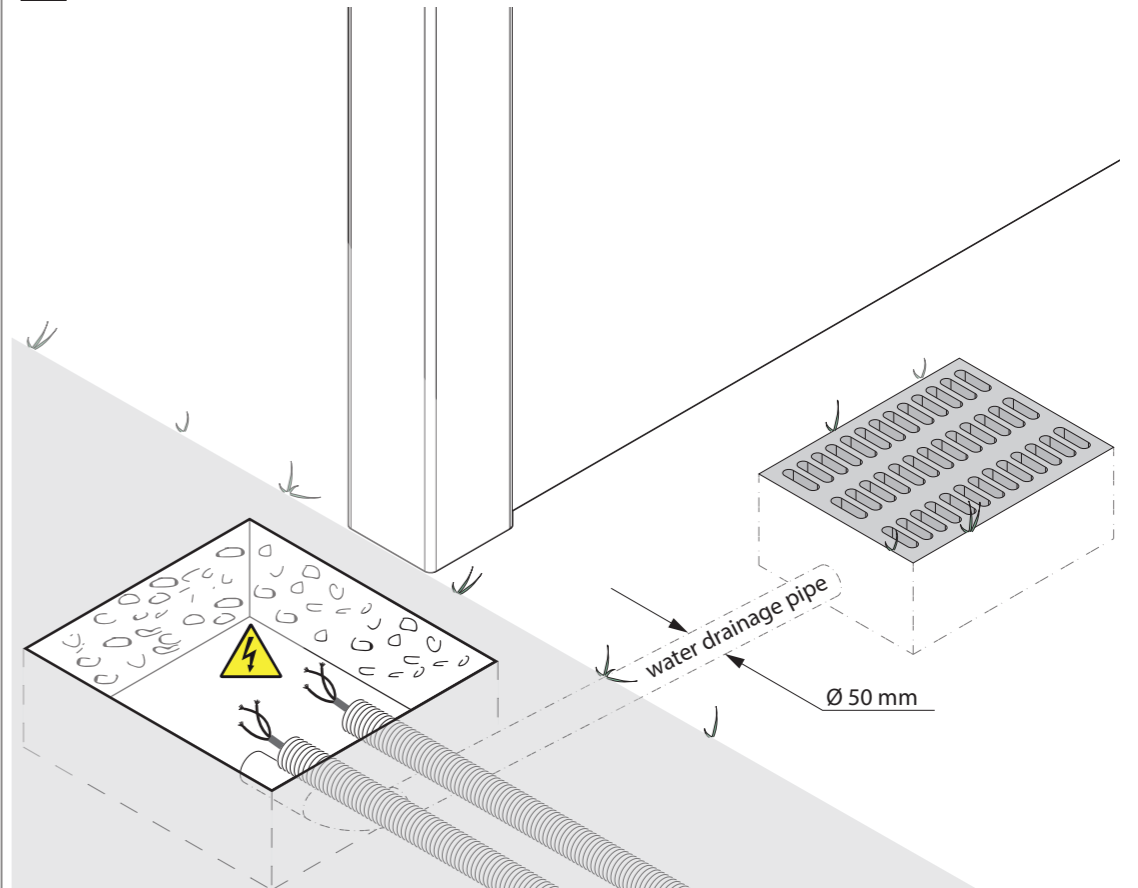

COMUNELLO AUTOMATION

EAGLE BOX

comunello.com

CE MADE IN ITALY

91300582 - Rev. 00 - 16.06.21

1

2

3