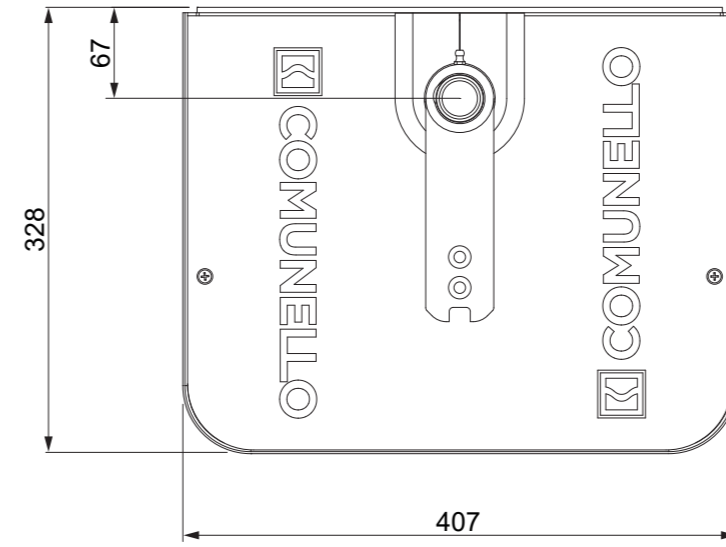

COMUNELLO AUTOMATION

EAGLE BOX

comunello.com

CE MADE IN ITALY

91300582 - Rev. 00 - 16.06.21

1

2

3

4

5

6

7

8

9