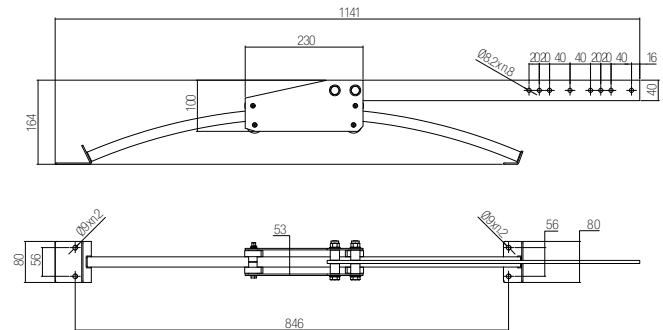

AC 400

3,25 m one-piece chain

DIMENSIONS

CODE	ARTICLE	PACKAGE	WEIGHT
GRT3250GCOG00	AC 400	1 pcs.	8,20 kg

AC 410 / AC 420 / AC 430

3,25 m split or one-piece belt guide

DIMENSIONS

CODE	ARTICLE	PACKAGE	WEIGHT
GRT3250GBOG00	AC 410 - 2 x 1,65 m	1 pcs.	8,60 kg
GRT3250GDOG00	AC 420 - 1 x 3,25 m	1 pcs.	7,40 kg
GRT4000GBOG00	AC 430 - 2 x 2,00 m	1 pcs.	9,60 kg

AC 440

Cable release for traction slide

DIMENSIONS

CODE	ARTICLE	PACKAGE	WEIGHT
GRTCORDONOG00	AC 440	1 pcs.	0,40 kg

AC 450

Galvanised swing arm

DIMENSIONS

CODE	ARTICLE	PACKAGE	WEIGHT
GRT001ASNOG00	AC 450	1 pcs.	3,70 kg

AC 470

Support bracket kit

DIMENSIONS

CODE	ARTICLE	PACKAGE	WEIGHT
GRT001AANOG00	AC 470	1 pcs.	0,30 kg

Accessories