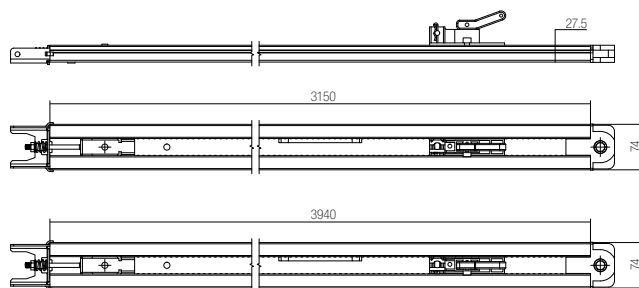

AC 400

3,25 m one-piece chain

DIMENSIONS

CODE	ARTICLE	PACKAGE	WEIGHT
GRT3250GCOG00	AC 400	1 pcs.	8,20 kg

AC 410 / AC 420 / AC 430

3,25 m split or one-piece belt guide

DIMENSIONS

CODE	ARTICLE	PACKAGE	WEIGHT
GRT3250GBOG00	AC 410 - 2 x 1,65 m	1 pcs.	8,60 kg
GRT3250GDOG00	AC 420 - 1 x 3,25 m	1 pcs.	7,40 kg
GRT4000GBOG00	AC 430 - 2 x 2,00 m	1 pcs.	9,60 kg

AC 440

Cable release for traction slide

DIMENSIONS

CODE	ARTICLE	PACKAGE	WEIGHT
GRTCORDONOG00	AC 440	1 pcs.	0,40 kg

AC 450

Galvanised swing arm

DIMENSIONS

CODE	ARTICLE	PACKAGE	WEIGHT
GRT001ASNOG00	AC 450	1 pcs.	3,70 kg

AC 470

Support bracket kit

DIMENSIONS

CODE	ARTICLE	PACKAGE	WEIGHT
GRT001AANOG00	AC 470	1 pcs.	0,30 kg

Accessories