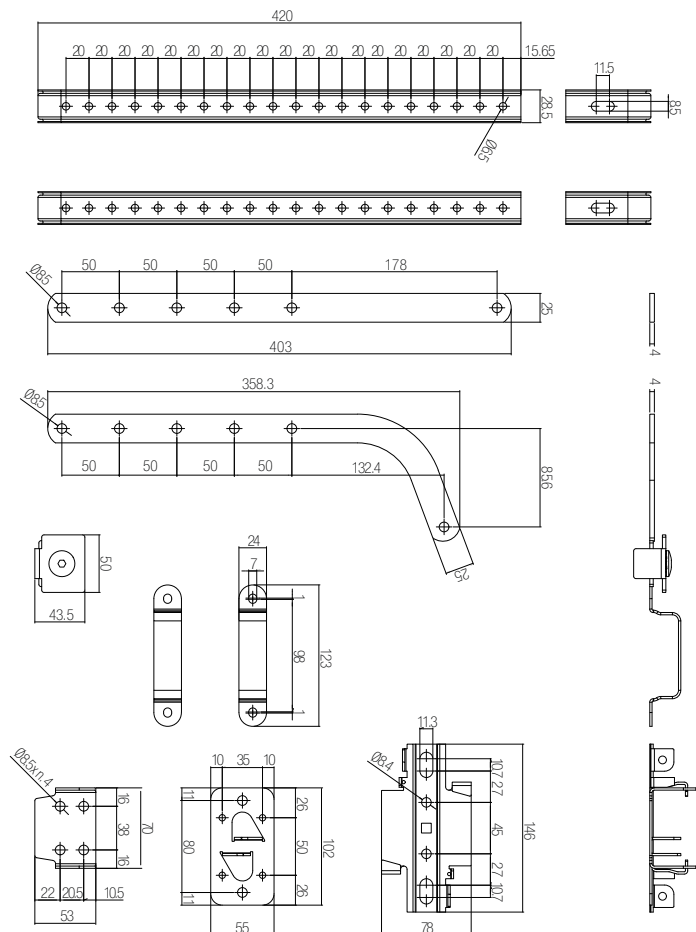

AC 400

3,25 m one-piece chain

DIMENSIONS

CODE	ARTICLE	PACKAGE	WEIGHT
GRT3250GCOG00	AC 400	1 pcs.	8,20 kg

AC 410 / AC 420 / AC 430

3,25 m split or one-piece belt guide

DIMENSIONS

CODE	ARTICLE	PACKAGE	WEIGHT
GRT3250GBOG00	AC 410 - 2 x 1,65 m	1 pcs.	8,60 kg
GRT3250GDOG00	AC 420 - 1 x 3,25 m	1 pcs.	7,40 kg
GRT4000GBOG00	AC 430 - 2 x 2,00 m	1 pcs.	9,60 kg

AC 440

Cable release for traction slide

DIMENSIONS

CODE	ARTICLE	PACKAGE	WEIGHT
GRTCORDONOG00	AC 440	1 pcs.	0,40 kg

AC 450

Galvanised swing arm

DIMENSIONS

CODE	ARTICLE	PACKAGE	WEIGHT
GRT001ASNOG00	AC 450	1 pcs.	3,70 kg

AC 470

Support bracket kit

DIMENSIONS

CODE	ARTICLE	PACKAGE	WEIGHT
GRT001AANOG00	AC 470	1 pcs.	0,30 kg

Accessories