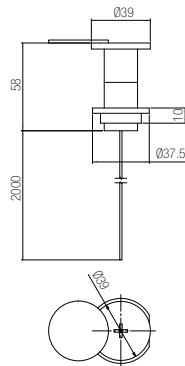

AC 400

3,25 m one-piece chain

DIMENSIONS

CODE	ARTICLE	PACKAGE	WEIGHT
GRT3250GCOG00	AC 400	1 pcs.	8,20 kg

AC 410 / AC 420 / AC 430

3,25 m split or one-piece belt guide

DIMENSIONS

CODE	ARTICLE	PACKAGE	WEIGHT
GRT3250GBOG00	AC 410 - 2 x 1,65 m	1 pcs.	8,60 kg
GRT3250GDOG00	AC 420 - 1 x 3,25 m	1 pcs.	7,40 kg
GRT4000GBOG00	AC 430 - 2 x 2,00 m	1 pcs.	9,60 kg

AC 440

Cable release for traction slide

DIMENSIONS

CODE	ARTICLE	PACKAGE	WEIGHT
GRTCORDONOG00	AC 440	1 pcs.	0,40 kg

AC 450

Galvanised swing arm

DIMENSIONS

CODE	ARTICLE	PACKAGE	WEIGHT
GRT001ASNOG00	AC 450	1 pcs.	3,70 kg

AC 470

Support bracket kit

DIMENSIONS

CODE	ARTICLE	PACKAGE	WEIGHT
GRT001AANOG00	AC 470	1 pcs.	0,30 kg

Accessories