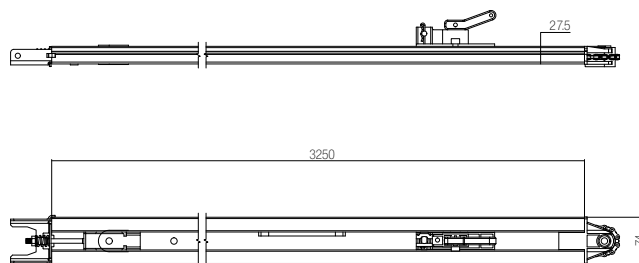

AC 400

3,25 m one-piece chain

DIMENSIONS

CODE	ARTICLE	PACKAGE	WEIGHT
GRT3250GCOG00	AC 400	1 pcs.	8,20 kg

AC 410 / AC 420 / AC 430

3,25 m split or one-piece belt guide

DIMENSIONS

CODE	ARTICLE	PACKAGE	WEIGHT
GRT3250GBOG00	AC 410 - 2 x 1,65 m	1 pcs.	8,60 kg
GRT3250GDOG00	AC 420 - 1 x 3,25 m	1 pcs.	7,40 kg
GRT4000GBOG00	AC 430 - 2 x 2,00 m	1 pcs.	9,60 kg

AC 440

Cable release for traction slide

DIMENSIONS

CODE	ARTICLE	PACKAGE	WEIGHT
GRTCORDONOG00	AC 440	1 pcs.	0,40 kg

AC 450

Galvanised swing arm

DIMENSIONS

CODE	ARTICLE	PACKAGE	WEIGHT
GRT001ASNOG00	AC 450	1 pcs.	3,70 kg

AC 470

Support bracket kit

DIMENSIONS

CODE	ARTICLE	PACKAGE	WEIGHT
GRT001AANOG00	AC 470	1 pcs.	0,30 kg

Accessories