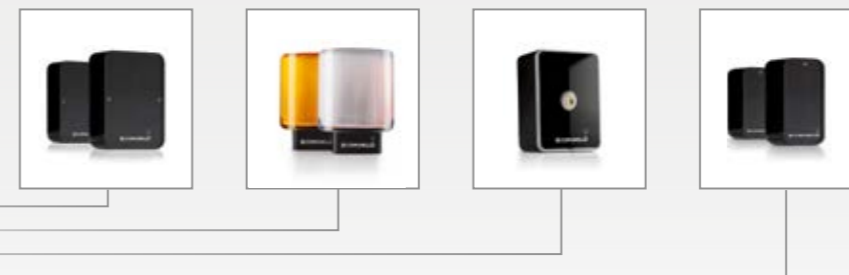

ONE TECHNOLOGY

Connect accessories to the Control Board,
Insert the K-One,
follow instructions of **Comunello One App!**

Installation
made
easy

INCREDIBLY SIMPLE,
INCREDIBLY PROFESSIONAL

GATE AUTOMATION
WILL NEVER BE THE SAME AGAIN

1 AUTOMATIC RECOGNITION OF THE ACCESSORIES

This highly intelligent control unit can detect and identify all the peripheral accessories regardless of the terminal to which they are attached.

All accessories have an extremely easy 2 input bus connection and can be connected to the bus connection area terminals in any position.