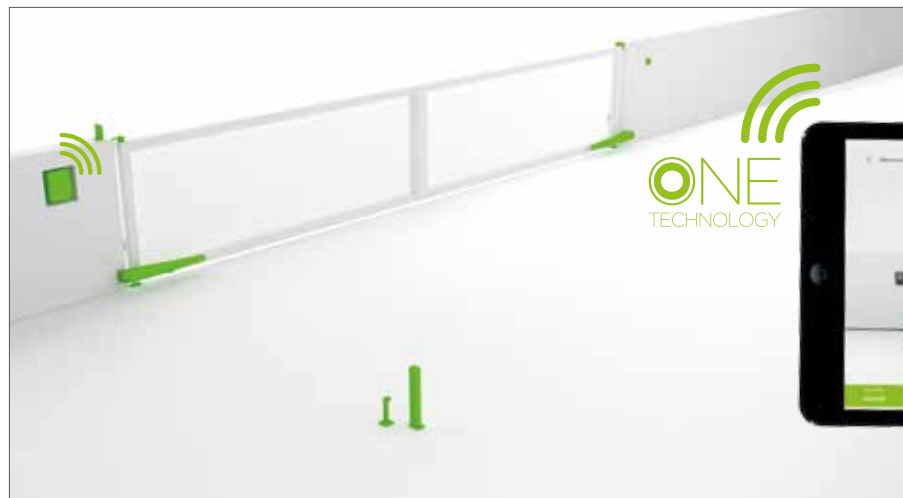

ABACUS 220 ONE
2 MOTORS ABACUS 220 ONE

QUAD ONE 24V 2M
Control unit

KEEP 2 RC
2 radio control unit 2ch.

DART ONE
Photocells

SWIFT-Y ONE
Flashing signal lights

AC 40
Signage table

Tablet not included

ABACUS 220 KIT

Swing gates

The kits contain all the parts and equipment you need to make set up and connection as easy as possible. Instruction manuals and technical information are available on our website at www.comunello.com. We also offer our service to provide expert technical support by phone. The actuator range is in compliance with CE directive (EMC, LVD, and R&TTE) and successive amendments.